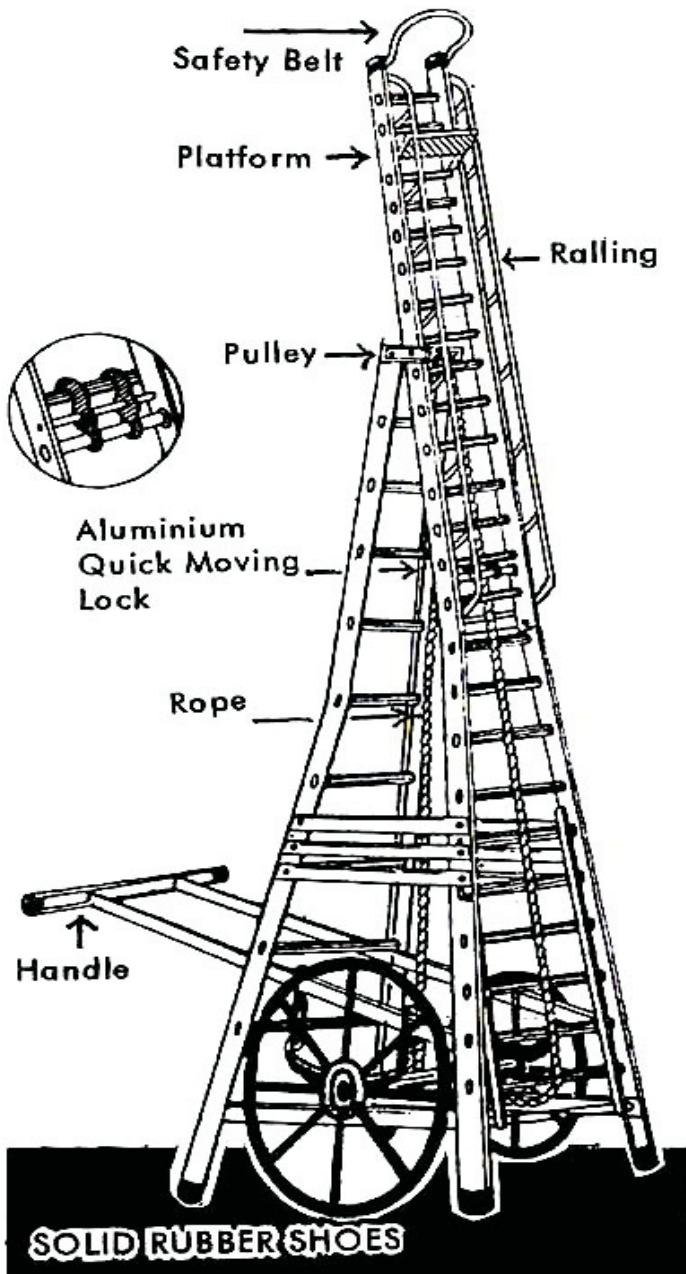

# SKY-LARK Trolley Telescopic Tower Ladder

M.No:507

## TECH. SPECIFICATIONS

Closed	Extended
10 Ft.	17 Ft.
12 Ft.	21 Ft.
14 Ft.	25 Ft.
16 Ft.	29 Ft./30 Ft.
18 Ft.	32 Ft.
20 Ft.	35 Ft.
23 Ft.	40 Ft.
--	--
--	--

**GUJARAT  
SAFETY**