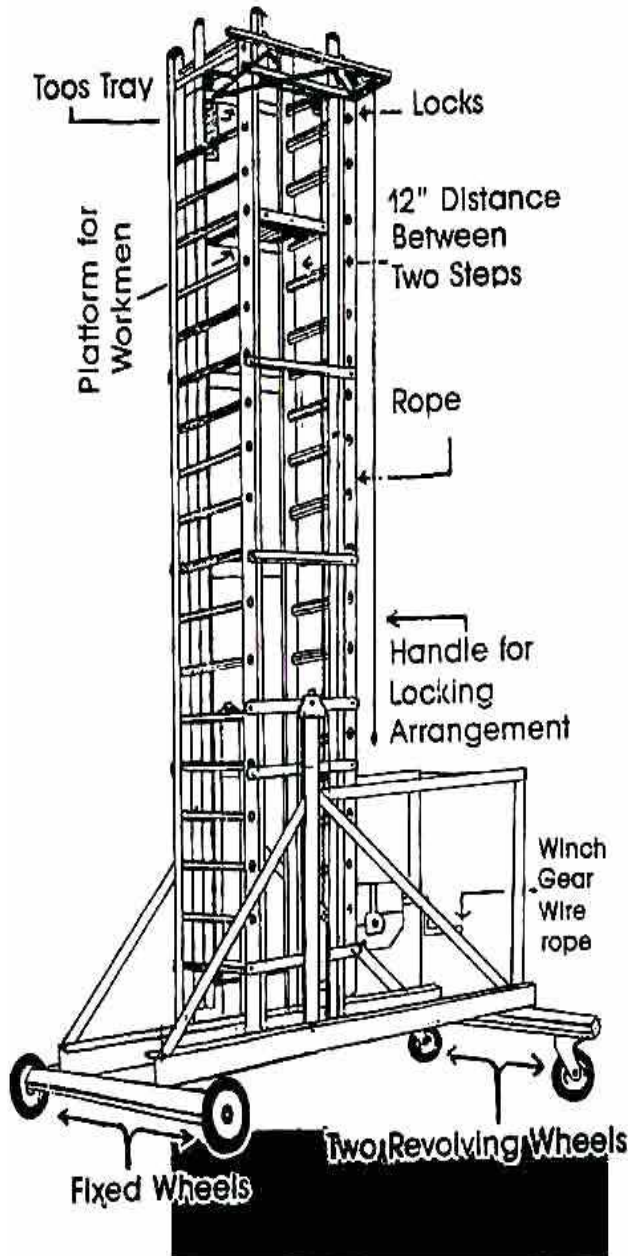

TILTABLE TOWER LADDER

M. No. 512

TECH. SPECIFICATIONS

TWO SECTION		THREE SECTION	
Closed	Extended	Closed	Extended
8 Ft.	14 Ft.	10 Ft	24 Ft
10 Ft.	18 Ft.	12 Ft.	30 Ft.
12 Ft.	21 Ft.	14 Ft.	36 Ft.
14 Ft.	25 Ft.	16 Ft.	40 Ft.
16 Ft.	29/30Ft.	20 Ft.	50 Ft.
18 Ft.	32 Ft.	24 Ft.	60 Ft.
20 Ft.	35 Ft.		
23 Ft.	40 Ft.		
24 Ft.	43 Ft.		