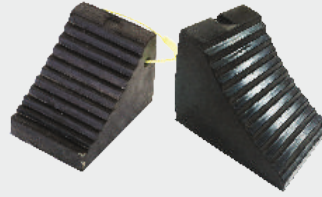

E-mail : abdulrazzaq@gujaratsafety.com • Call : 9737042585

ROAD SAFETY PRODUCTS

ROAD SAFETY PRODUCTS

Rubber Speed Breakers

Size: 350 W X 500 L X 50 H (MM)
End Cap: 350 W X 175 L X 50 H

Size: 415 W X 500 L X 50 H (MM)
End Cap: 415 W X 175 L X 50 H

Size: 350 W X 500 L X 50 H (MM)
End Cap: 350 W X 175 L X 50 H

Size: 350 W X 500 L X 50 H (MM)
End Cap: 350 W X 175 L X 50 H

Size: 400 W X 500 L X 50 H (MM)
End Cap: 400 W X 175 L X 50 H

Size: 300 W X 1000 L X 60 H (MM)
End Cap: 300 W X 150 L X 60 H