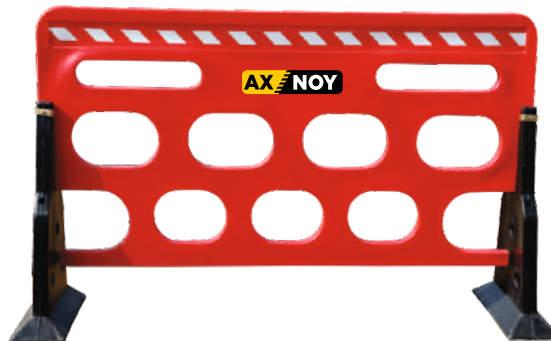

Road Safety Division

Authorised Distributors

KARAM[®]

INDUSTRIAL SAFETY GEAR

 **SAFETAP**

GUJARAT[™]
SAFETY

An ISO 9001-2008 Certified Company

All types of Safety Items Manufacturers & Distributers

E-mail : abdulrazzaq@gujaratsafety.com • Call : 9737042585

ROAD SAFETY PRODUCTS

ROAD SAFETY PRODUCTS

Rubber Speed Breakers

Size: 350 W X 500 L X 50 H (MM)
End Cap: 350 W X 175 L X 50 H

Size: 415 W X 500 L X 50 H (MM)
End Cap: 415 W X 175 L X 50 H

Size: 350 W X 500 L X 50 H (MM)
End Cap: 350 W X 175 L X 50 H

Size: 350 W X 500 L X 50 H (MM)
End Cap: 350 W X 175 L X 50 H

Size: 400 W X 500 L X 50 H (MM)
End Cap: 400 W X 175 L X 50 H

Size: 300 W X 1000 L X 60 H (MM)
End Cap: 300 W X 150 L X 60 H

ROAD SAFETY PRODUCTS

Rumblers

Available in Rubber/ Plastic

Size: 100 W X 500 L X 25 H (MM)

Available in Rubber

Size: 100 W X 1000 L X 20 H (MM)

Truck Wheel Chock

Size: 160 W X 240 L X 190 H (MM)