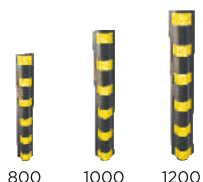

Size: 370 W X 500 L X 75 H (MM)
End Cap: NA

Size: 750 W X 250 L X 75 H (MM)
End Cap: NA

Rubber Corner Guards

Size: 75 L X 75 B X 15 T X 800 H (MM)

Size: 90 L X 90 B X 25 T X 800 H (MM)

Size: 100 L X 100 B X 8 T X 800 H (MM)