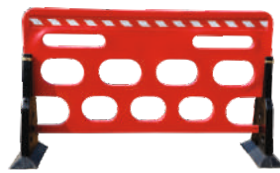

Length : 4 Mtr / 5 Mtr / 6 Mtr
Material : Aluminium / Metal

Manual Boom Barrier

Length : 3.5 Mtr / 5 Mtr / 6 Mtr
Material : Iron / Metal

Fence Barrier

Interlocking

1 Pc

Size: 500 W X 2010 L X 1210 H (MM)

Heavy Duty Barrier

3 Pc

Size: 500 W X 2000 L X 1200 H (MM)

Water Fillable Barrier

Interlocking

2 Mtr

Size: 580 W X 2000 L X 1000 H (MM)

Modular Barrier

Indoor