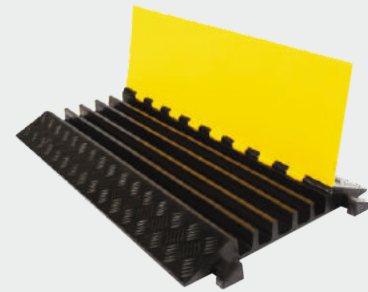

E-mail : abdulrazzaq@gujaratsafety.com • Call : 9737042585

ROAD SAFETY PRODUCTS

ROAD SAFETY PRODUCTS

Rubber Speed Breakers

Size: 350 W X 500 L X 50 H (MM)
End Cap: 350 W X 175 L X 50 H

Size: 415 W X 500 L X 50 H (MM)
End Cap: 415 W X 175 L X 50 H

Size: 350 W X 500 L X 50 H (MM)
End Cap: 350 W X 175 L X 50 H

Size: 350 W X 500 L X 50 H (MM)
End Cap: 350 W X 175 L X 50 H

Size: 400 W X 500 L X 50 H (MM)
End Cap: 400 W X 175 L X 50 H

Size: 300 W X 1000 L X 60 H (MM)
End Cap: 300 W X 150 L X 60 H

Size: 410 W X 500 L X 75 H (MM)
End Cap: 415 W X 180 L X 75 H

Size: 415 W X 500 L X 75 H (MM)
End Cap: 415 W X 180 L X 75 H

Rubber Speed Breakers

Size: 420 W X 500 L X 75 H (MM)
End Cap: NA

Size: 350 W X 250 L X 50 H (MM)
End Cap: NA